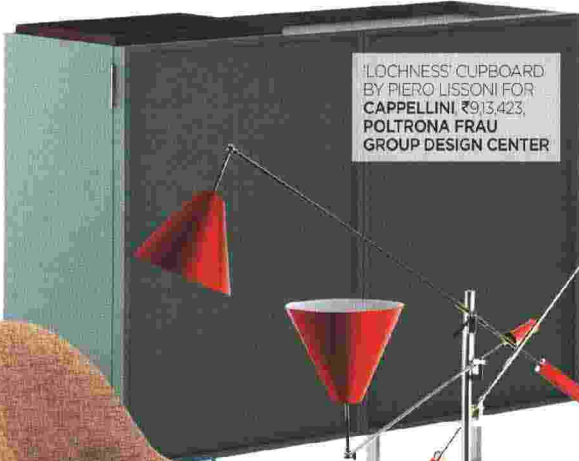

'LOCHNESS' CUPBOARD BY PIERO LISSONI FOR CAPPELLINI. ₹913,423. POLTRONA FRAU GROUP DESIGN CENTER

'AQUILA' SIDE TABLE. ₹15,840. MAC-BRUZAE 'RUBY' VASE. ₹2,000. ABACA LOFT

'NUB' ROCKING CHAIR BY PATRICIA URQUIOLA. ₹30,000. ANDREU WORLD

'SELENE' ARMCHAIR BY ROBERTO LAZZERONI FOR GIORGETTI. ₹2,89,523. SOURCES UNLIMITED

'SAMARCANDE' CHESS BOARD. ₹4,92,000. HERMÈS

'SINNI' TWO SEATER. ₹32,000. FREEDOM TREE

PHOTOGRAPHERS: INDRAJIT SATHI, THIRU SAVHITE LIGHT DESIGN, ASSISTANT STYLIST: KRITI VIJ