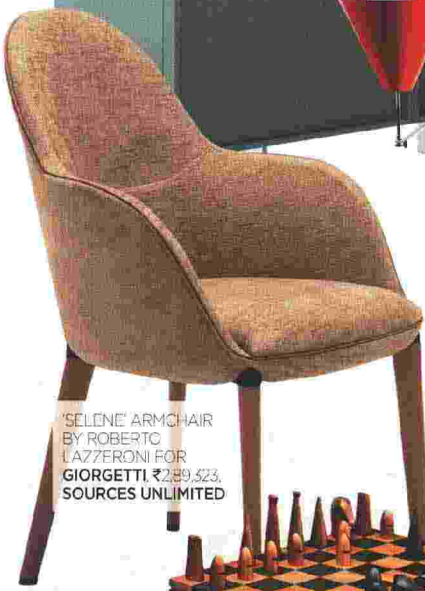

ADdiscover

'FELT-ORANGE' WALL CLOCK BY LEFF. ₹11,400. BYCOLLAGE.COM

'HEXAGON BROWN' CARPET BY STUDIO JOB. ₹1,80,888. MOOOI CARPETS

NEW NORDIC DESIGN BY DOROTHEA GUNDTOFT THAMES & HUDSON

New Nordic Design celebrates the worldwide influence and impact of Nordic style on contemporary interiors and is an essential reference for all who aspire to the Scandinavian lifestyle.

'LOCHNESS' CUPBOARD BY PIERO LISSONI FOR CAPPELLINI. ₹913,423. POLTRONA FRAU GROUP DESIGN CENTER

'AQUILA' SIDE TABLE. ₹15,840. MAC-BRUZAE 'RUBY' VASE. ₹2,000. ABACA LOFT

'NUB' ROCKING CHAIR BY PATRICIA URQUIOLA. ₹30,000. ANDREU WORLD

'SELENE' ARMCHAIR BY ROBERTO LAZZERONI FOR GIORGETTI. ₹2,89,523. SOURCES UNLIMITED

'SAMARCANDE' CHESS BOARD. ₹4,92,000. HERMÈS

'SINNI' TWO SEATER. ₹32,000. FREEDOM TREE

PHOTOGRAPHERS: INDRAJIT SATHI, THIRU SAVHITE LIGHT DESIGN, ASSISTANT STYLIST: KRITI VIJ