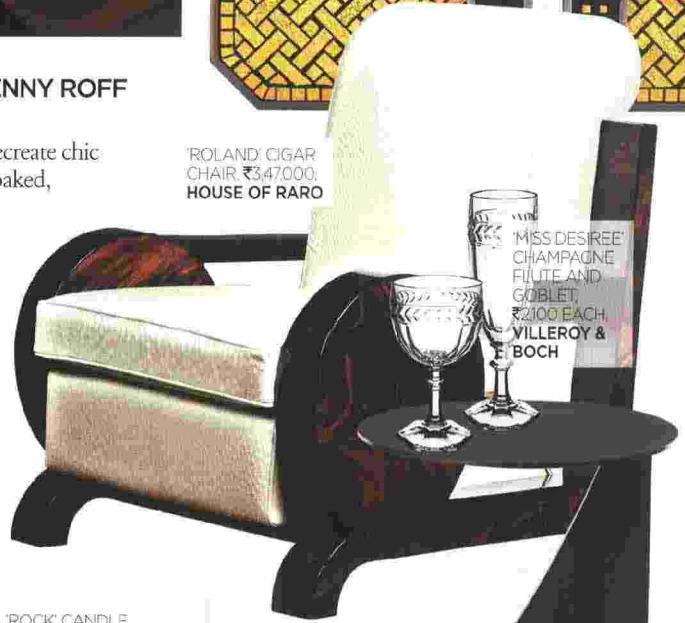

'SELENE' ARMCHAIR BY ROBERTO LAZZERONI FOR GIORGETTI. ₹2,89,523. SOURCES UNLIMITED

'SAMARCANDE' CHESS BOARD. ₹4,92,000. HERMÈS

'SINNI' TWO SEATER. ₹32,000. FREEDOM TREE

PHOTOGRAPHERS: INDRAJIT SATHI, THIRU SAVHITE LIGHT DESIGN, ASSISTANT STYLIST: KRITI VIJ

AD discover

**SPEAKEASY: 200 UNDERGROUND COCKTAILS BY BENNY ROFF
HARDIE GRANT BOOKS**

With its 1920s-style illustrations, *Speakeasy* will inspire you to recreate chic classic cocktails, with 200 recipes that celebrate the gin-soaked, gangster-riddled prohibition era.

'COCO' DOOR HANDLES.
₹4,70,000. SICIS

'ROLAND' CIGAR CHAIR ₹3,47,000,
HOUSE OF RARO

'MISS DESIREE' CHAMPAGNE FLUTE AND GOBLET, ₹2100 EACH, VILLEROY & BOCH

'GLACIA' VASE BY JO SAMPSON FOR WATERFORD, ₹54,765, MONDO CASA