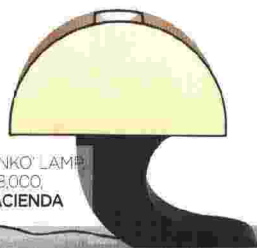

AD discover

**SPEAKEASY: 200 UNDERGROUND COCKTAILS BY BENNY ROFF
HARDIE GRANT BOOKS**

With its 1920s-style illustrations, *Speakeasy* will inspire you to recreate chic classic cocktails, with 200 recipes that celebrate the gin-soaked, gangster-riddled prohibition era.

For details, see Stockists

PHOTOGRAPHER: ANSHUMAN SEN; ASSISTANT STYLIST: NITYA DHINGRA