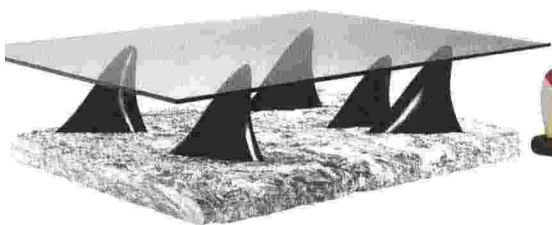

ADscouts

NEWSREEL

From the hottest products to the coolest launches, here's a low-down on the latest in the market this season

LUXE LIVING

Thanks to its exclusively curated pieces of indoor and outdoor furniture from around the world, New Delhi's IDUS is a one-stop design destination. At 40,000 square feet, the store is equipped with furniture catering to a range of modern aesthetics, like the 'Nelson' bed and 'Vietato' coffee table by Cattelan Italia (pictured). The bed can be crafted with either a Canaletto walnut or a burned oak frame. The headboard can be covered in different types of leather from the sample card provided. The handmade coffee table in Apuano marble and Petit granite works well as a sculptural element in your space. The table is part of a limited edition. (idus.in)

OPEN HOUSE

Gurgaon-based Mixx Windows introduces the Slim Series of aluminium sliding doors from Italian brand Metra. The windows are available in two- and three-track options with corner openings. The 'NC-S 120 STH Slim Line' sliding system adopts increasingly contemporary detailing and functionality. It is equipped with a central junction in a reduced size with multi-point locking systems and a glazing thickness between 26-42 mm. Along with air- and water-tight brush gaskets, the windows are designed to enhance interiors as well as exteriors. It is an ideal solution for those looking for maximum thermic and acoustic insulation without any architectural barriers. (mixxwindows.com)